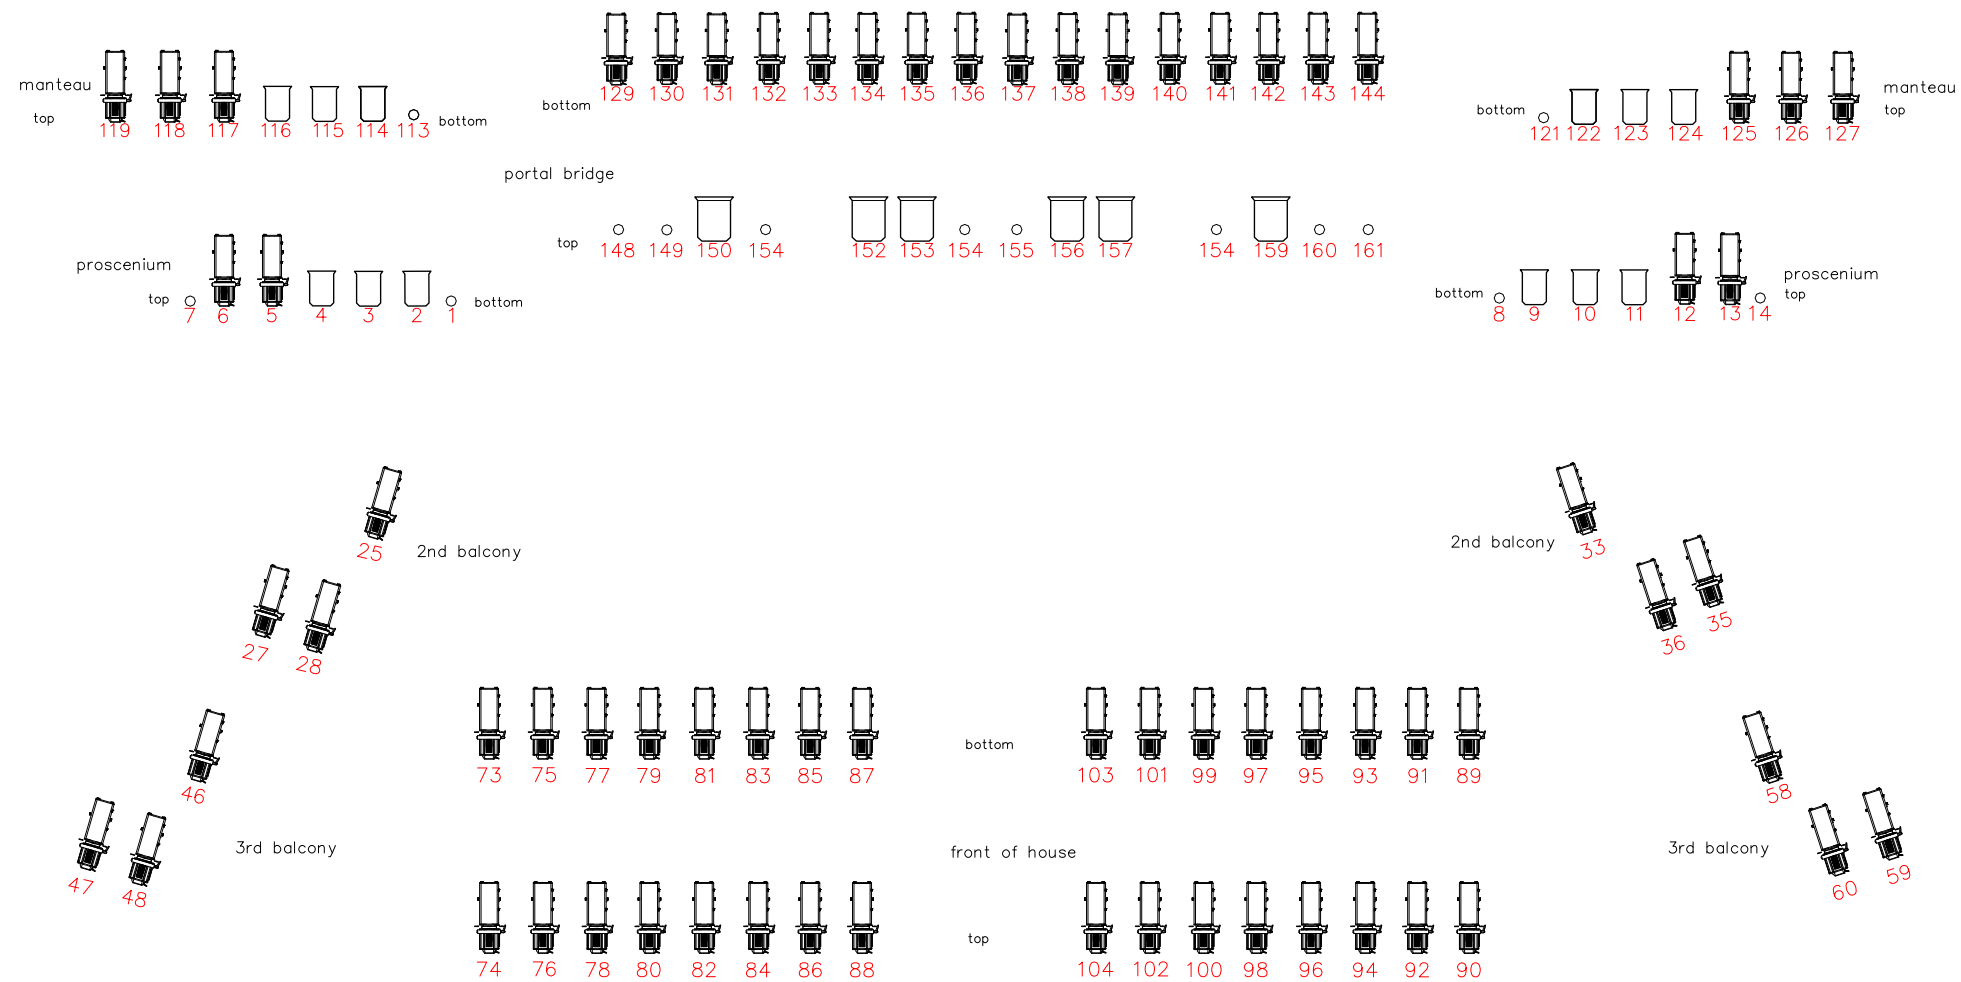

170

169

168

186

185

184

183

182

181

180

Multi 1 dimnr.: 273-280
 Multi 2*dimnr.: 212-219
 Multi 3*dimnr.: 220-227
 Single dimnr.: 281-284
 5KW dimnr.: 285-288

*Runs parallel with the dimmers on the gantry stage left

Stage Left Back
 Rechts
 Cour

Stage Left Front

Multi 1 dimnr.: 259-266
 Single dimnr.: 267-268
 5KW dimnr.: 269-272

All House Circuits are in 1 DMX universe:

Blue workinglights sidestage 295

Blue workinglights upstage 294

circuits Houselights: 300

circuits Curtainwarmers: 21 + 39